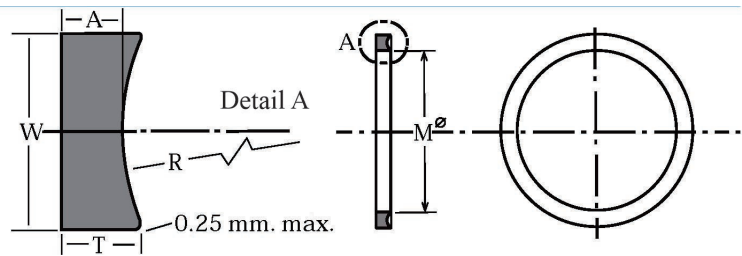

PB

Reference	Size	O - Ring

PB 4	1.78	x 1.78
PB 5	2.57	x 1.78
PB 6	2.90	x 1.78
PB 7	3.68	x 1.78
PB 8	4.48	x 1.78
PB 9	5.28	x 1.78
PB 10	6.07	x 1.78
PB 11	7.66	x 1.78
PB 12	9.25	x 1.78
PB 13	10.82	x 1.78
PB 14	12.42	x 1.78
PB 15	14.00	x 1.78
PB 16	15.60	x 1.78
PB 17	17.17	x 1.78
PB 18	18.77	x 1.78
PB 19	20.35	x 1.78
PB 20	21.95	x 1.78
PB 21	23.52	x 1.78
PB 22	25.12	x 1.78
PB 23	26.70	x 1.78
PB 24	28.30	x 1.78
PB 25	29.87	x 1.78
PB 26	31.47	x 1.78
PB 27	33.05	x 1.78
PB 28	34.65	x 1.78
PB 29	37.82	x 1.78
PB 30	41.00	x 1.78
PB 31	44.17	x 1.78
PB 32	47.35	x 1.78
PB 33	50.52	x 1.78
PB 34	53.70	x 1.78
PB 35	56.87	x 1.78
PB 36	60.05	x 1.78
PB 37	63.22	x 1.78
PB 38	66.40	x 1.78
PB 39	69.57	x 1.78
PB 40	72.75	x 1.78
PB 41	75.92	x 1.78
PB 42	82.27	x 1.78
PB 43	88.62	x 1.78
PB 44	94.97	x 1.78

Reference	Size	O - Ring

PB 45	101.32	x 1.78
PB 46	107.67	x 1.78
PB 47	114.02	x 1.78
PB 48	120.37	x 1.78
PB 49	126.72	x 1.78
PB 50	133.07	x 1.78
PB 106	4.42	x 2.62
PB 107	5.23	x 2.62
PB 108	6.02	x 2.62
PB 109	7.60	x 2.62
PB 110	9.19	x 2.62
PB 156	10.62	x 2.62
PB 111	10.78	x 2.62
PB 112	12.37	x 2.62
PB 113	13.95	x 2.62
PB 114	15.54	x 2.62
PB 115	17.13	x 2.62
PB 116	18.72	x 2.62
PB 117	20.29	x 2.62
PB 118	21.89	x 2.62
PB 119	23.47	x 2.62
PB 120	25.07	x 2.62
PB 121	26.64	x 2.62
PB 122	28.25	x 2.62
PB 123	29.82	x 2.62
PB 124	31.42	x 2.62
PB 125	32.99	x 2.62
PB 126	34.59	x 2.62
PB 127	36.17	x 2.62
PB 128	37.77	x 2.62
PB 129	39.34	x 2.62
PB 130	40.94	x 2.62
PB 131	42.52	x 2.62
PB 132	44.12	x 2.62
PB 133	45.69	x 2.62
PB 134	47.29	x 2.62
PB 135	48.90	x 2.62
PB 136	50.47	x 2.62
PB 137	52.07	x 2.62
PB 138	53.65	x 2.62

Reference	Size	O - Ring

PB 139	55.25	x 2.62
PB 140	56.82	x 2.62
PB 141	58.42	x 2.62
PB 142	60.00	x 2.62
PB 143	61.60	x 2.62
PB 144	63.17	x 2.62
PB 145	64.77	x 2.62
PB 146	66.35	x 2.62
PB 147	67.95	x 2.62
PB 148	69.52	x 2.62
PB 149	71.12	x 2.62
PB 150	72.69	x 2.62
PB 151	75.87	x 2.62
PB 152	82.22	x 2.62
PB 153	88.57	x 2.62
PB 154	94.93	x 2.62
PB 155	101.27	x 2.62
PB 157	113.97	x 2.62
PB 158	120.32	x 2.62
PB 159	126.67	x 2.62
PB 160	133.02	x 2.62
PB 161	139.37	x 2.62
PB 162	145.72	x 2.62
PB 163	152.07	x 2.62
PB 164	158.42	x 2.62
PB 165	164.77	x 2.62
PB 166	171.13	x 2.62
PB 167	177.47	x 2.62
PB 168	183.82	x 2.62
PB 169	190.17	x 2.62
PB 170	196.52	x 2.62
PB 171	202.87	x 2.62
PB 172	209.22	x 2.62
PB 173	215.57	x 2.62
PB 174	221.93	x 2.62
PB 175	228.28	x 2.62
PB 176	234.63	x 2.62
PB 177	240.98	x 2.62
PB 178	247.33	x 2.62
PB 210	18.64	x 3.53