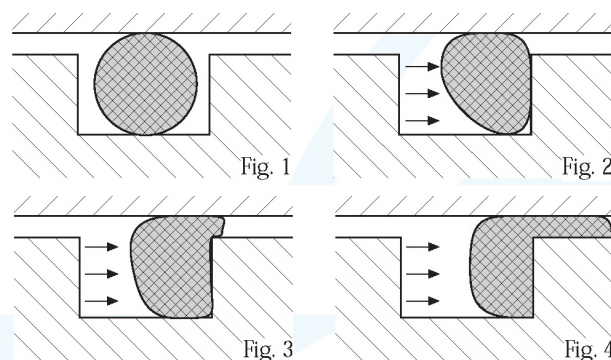

THICKNESS	W	T
O-Ring	1.78	1.35	1.40
O-Ring	2.62	2.18	1.40
O-Ring	3.53	3.00	1.40
O-Ring	5.33	4.65	1.90
O-Ring	6.99	5.99	2.80