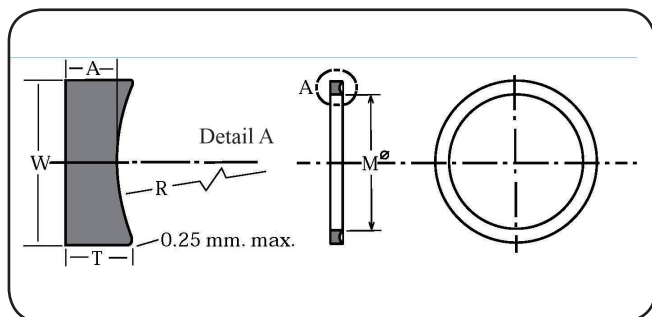

PB SUPPORT RINGS

MAIN FEATURES

The counterpressure ARO-DUROS PB are mounted together with the O-rings. However, these are not seals. O-rings are mounted with diametrically deformed cross-sections due to the force exerted by the contact surfaces. Due to the elastic reaction of the deformed seal, it elastically fills the space and roughness of the contact surfaces, achieving a perfect closure (Fig 1). When the system is activated and pressure is applied, the O-ring moves into the gap and is deformed (Fig. 2), thus achieving a more effective elastic closure. However, when certain pressure values are met, the seal reaches its limits and begins to extrude (Fig 3). For higher pressure values, the seal gets pushed into the natural clearance between both surfaces and when the pressure stops or changes direction and the work cycle is repeated, the seal is pinched and damaged (Fig 4), losing the closure effectiveness and introducing rubber particles into the hydraulic circuit with the possibility of causing serious problems in the control elements of the system.

Reference	Size O - Ring
PB 335	69.22 x 5.33
PB 336	72.40 x 5.33
PB 337	75.57 x 5.33
PB 338	78.74 x 5.33
PB 339	81.92 x 5.33
PB 340	85.09 x 5.33
PB 341	88.27 x 5.33
PB 342	91.44 x 5.33
PB 343	94.62 x 5.33
PB 344	97.80 x 5.33
PB 345	100.97 x 5.33
PB 346	104.14 x 5.33
PB 347	107.32 x 5.33
PB 348	110.49 x 5.33
PB 349	113.67 x 5.33
PB 350	116.84 x 5.33
PB 351	120.02 x 5.33
PB 352	123.19 x 5.33
PB 353	126.37 x 5.33
PB 354	129.54 x 5.33
PB 355	132.72 x 5.33
PB 356	135.89 x 5.33
PB 357	139.07 x 5.33
PB 358	142.24 x 5.33
PB 359	145.42 x 5.33
PB 360	148.60 x 5.33
PB 361	151.77 x 5.33
PB 362	158.12 x 5.33
PB 363	164.47 x 5.33
PB 364	170.82 x 5.33
PB 365	177.17 x 5.33
PB 366	183.52 x 5.33
PB 367	189.87 x 5.33
PB 368	196.22 x 5.33
PB 369	202.57 x 5.33
PB 370	208.92 x 5.33
PB 371	215.27 x 5.33
PB 372	221.62 x 5.33
PB 373	227.97 x 5.33
PB 374	234.32 x 5.33
PB 375	240.67 x 5.33